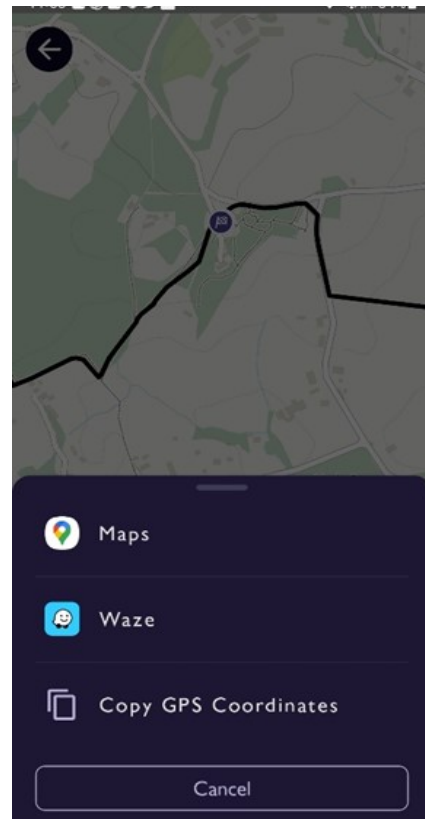

You can access the walk via the Ordnance Survey (OS) Maps application which can be downloaded from the Google Play or Apple Store. Search for OS Maps.

Google play store

Apple store

Next you will need to scan the QR code below using your mobile phone.

## Furzey Gardens Centenary Walk

After scanning the code, click on the web address that appears.

This should take you to the OS Maps App and the Furzey Gardens Centenary Walk should be visible.

At this point you can download the map for offline use if preferred.

Click on, 'Options' and then, 'Download Map'.

## Furzey Gardens Centenary Walk

If you are ready to start walking, then you can press, 'Start Route'.

If you are not already at Furzey Gardens, the app will offer you the opportunity to navigate there using Google Maps or Waze.